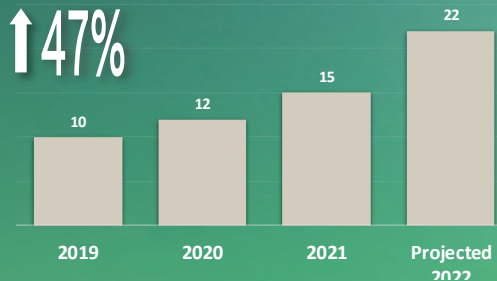

RURAL GENERALIST PROGRAM

SOUTH AUSTRALIA

Rural Interns

Rural Training Networks

Road2Rural Rotations

(5 rotations = 1 FTE | 1 rotation = 1 intern)

Rural PGY2+

Rural Advanced Skills Training