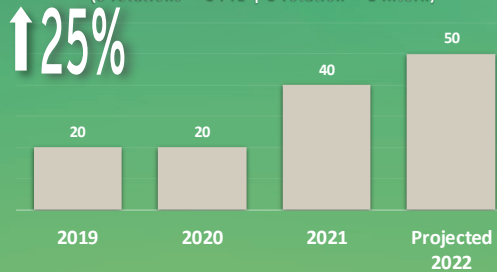

RURAL GENERALIST PROGRAM

SOUTH AUSTRALIA

Rural Interns

Rural Training Networks

Road2Rural Rotations

(5 rotations = 1 FTE | 1 rotation = 1 intern)

Rural PGY2+

Rural Advanced Skills Training