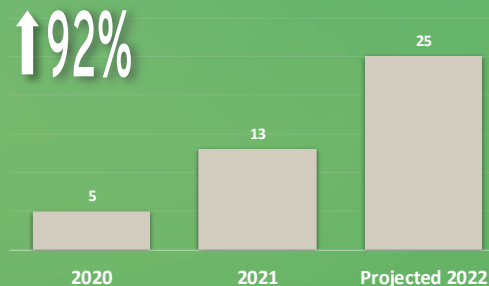

RURAL GENERALIST PROGRAM

SOUTH AUSTRALIA

Rural Interns

Rural Training Networks

Road2Rural Rotations

(5 rotations = 1 FTE | 1 rotation = 1 intern)

Rural PGY2+

Rural Advanced Skills Training