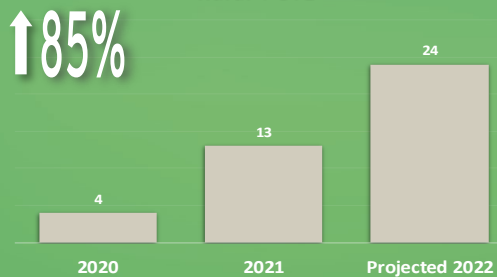

RURAL GENERALIST PROGRAM

SOUTH AUSTRALIA

Rural Interns

Rural Training Networks

Road2Rural Rotations

(5 rotations = 1 FTE | 1 rotation = 1 intern)

Rural PGY2+

Rural Advanced Skills Training